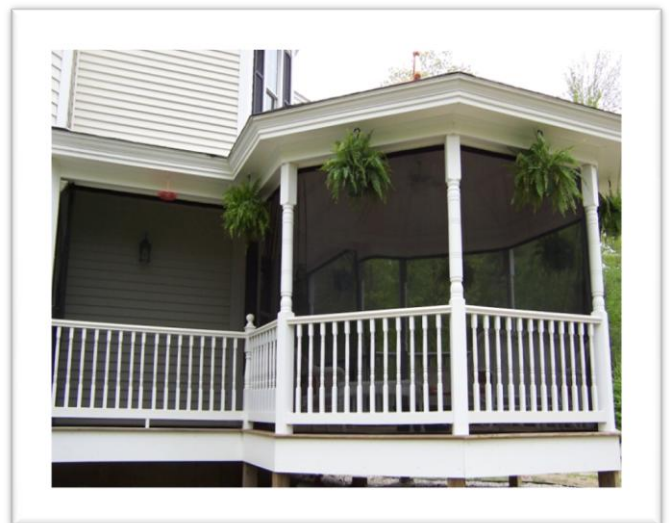

Your clients will be thrilled with the results, solidifying your relationship for future business, and driving referrals.